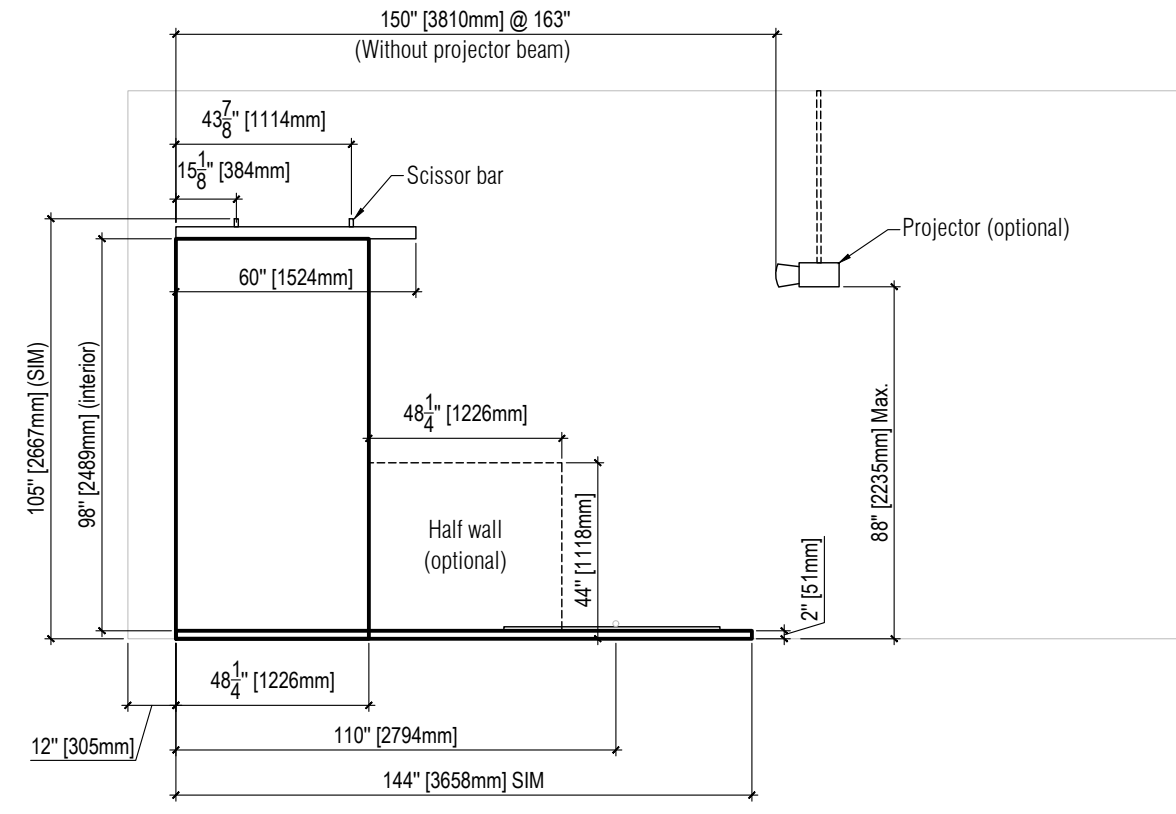

Projector fixed to the ceiling

(Full-screen projection only available with the AK700ST)

1 TOP VIEW
SCALE: 1/4" = 1'-0"

2 SIDE VIEW
SCALE: 1/4" = 1'-0"

Projector fixed to the projector beam (Optional)

1 TOP VIEW
SCALE: 1/4" = 1'-0"

2 SIDE VIEW
SCALE: 1/4" = 1'-0"