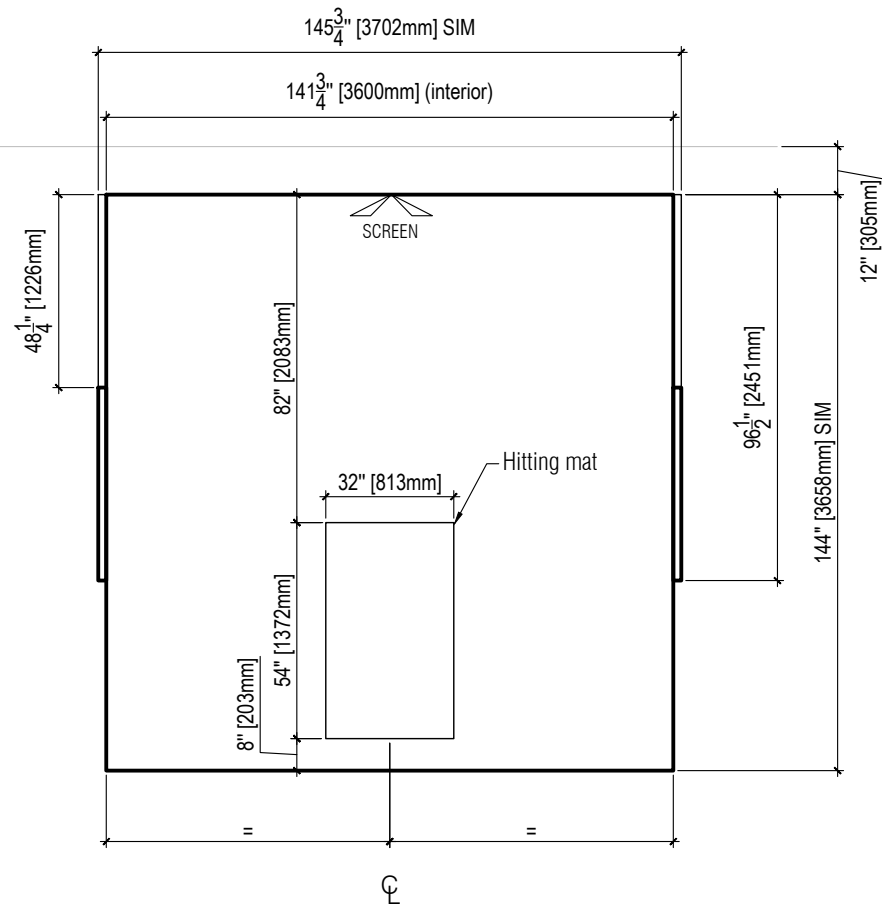

Projector fixed to the ceiling

(Full-screen projection only available with the AK700ST)

1 TOP VIEW
SCALE: 1/4" = 1'-0"

2 SIDE VIEW
SCALE: 1/4" = 1'-0"

Projector fixed to the projector beam (Optional)

1 TOP VIEW
SCALE: 1/4" = 1'-0"

2 SIDE VIEW
SCALE: 1/4" = 1'-0"