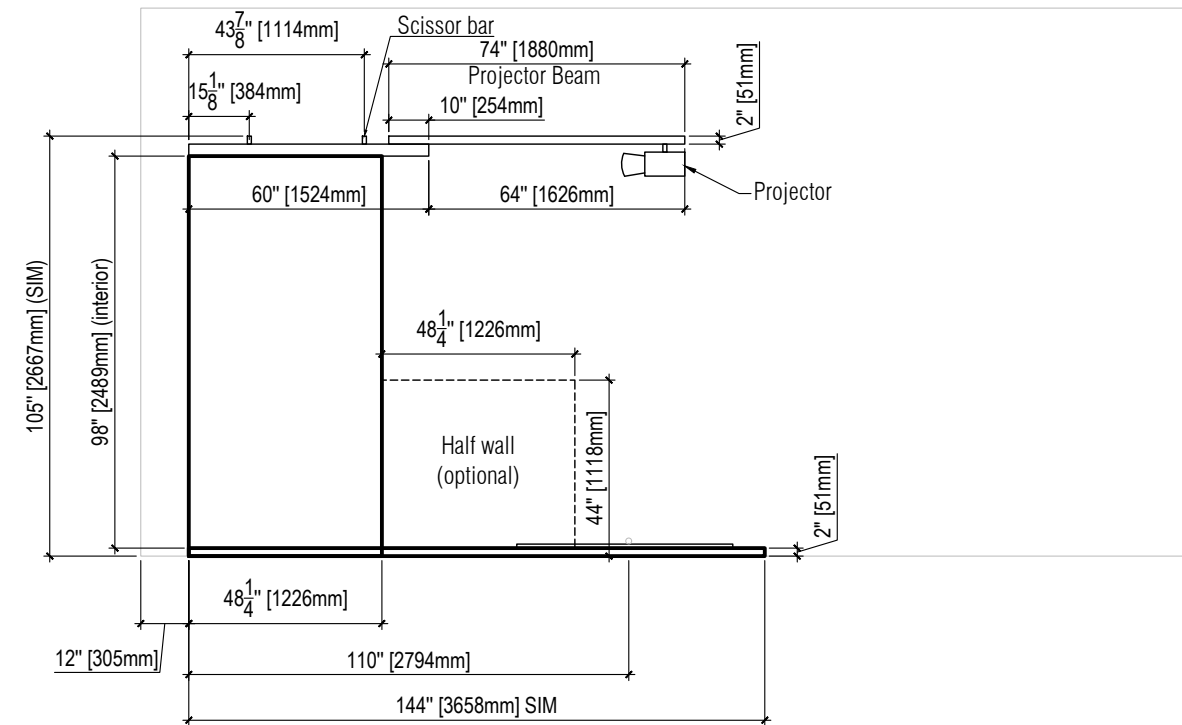

Projector fixed to the ceiling

(Full-screen projection only available with the AK700ST)

1 TOP VIEW
SCALE: 1/4" = 1'-0"

2 SIDE VIEW
SCALE: 1/4" = 1'-0"

Projector fixed to the projector beam (Optional)

1 TOP VIEW
SCALE: 1/4" = 1'-0"

2 SIDE VIEW
SCALE: 1/4" = 1'-0"