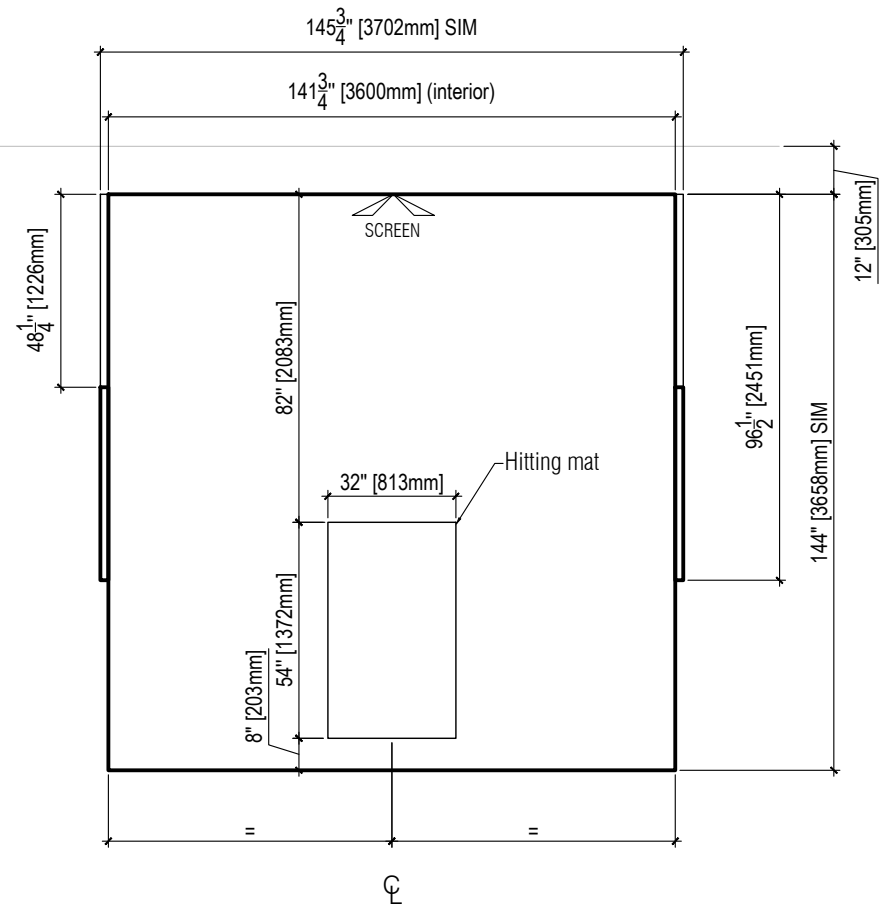

Projector fixed to the ceiling

(Full-screen projection only available with the AK700ST)

1 TOP VIEW
SCALE: 1/4" = 1'-0"

2 SIDE VIEW
SCALE: 1/4" = 1'-0"

Projector fixed to the projector beam (Optional)

1 TOP VIEW
SCALE: 1/4" = 1'-0"

2 SIDE VIEW
SCALE: 1/4" = 1'-0"