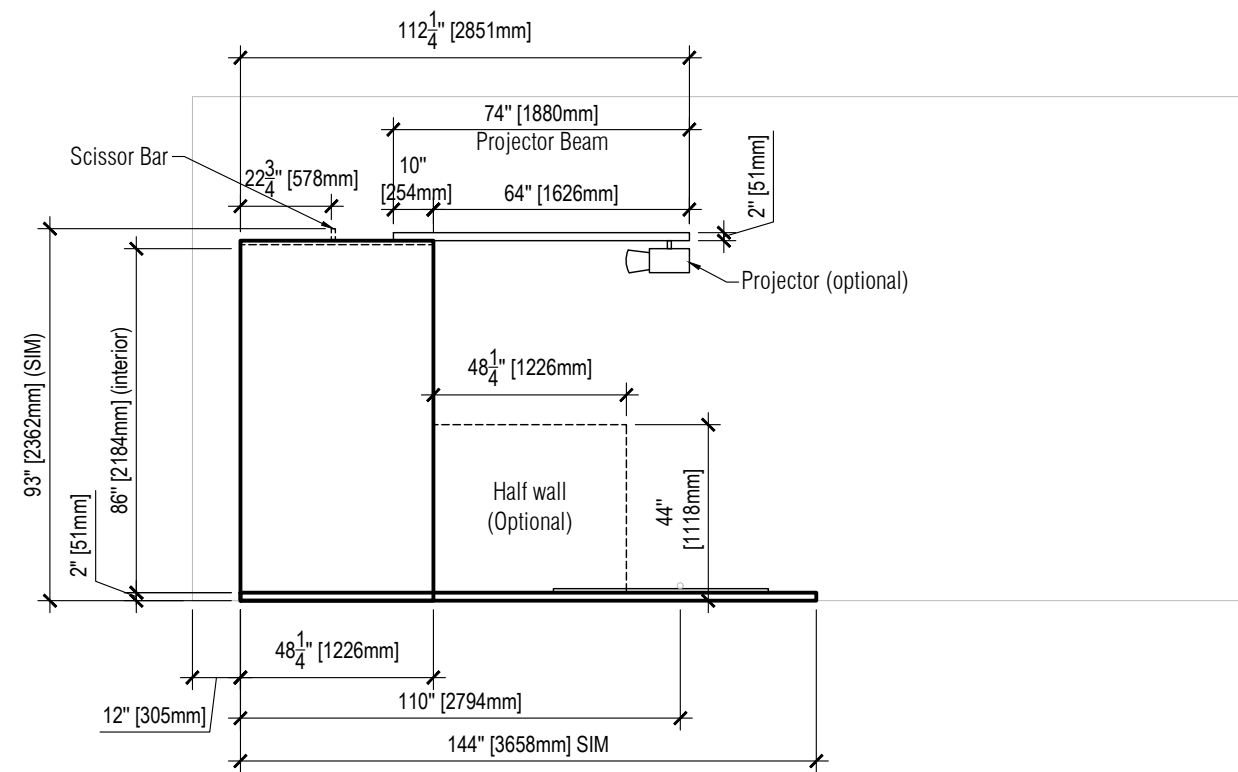

Projector fixed to the ceiling

(Full-screen projection with the AK700ST & the AH30ST)

1 TOP VIEW
SCALE: 1/4" = 1'-0"

2 SIDE VIEW
SCALE: 1/4" = 1'-0"

Projector fixed to the projector beam (Optional)

1 TOP VIEW
SCALE: 1/4" = 1'-0"

2 SIDE VIEW
SCALE: 1/4" = 1'-0"