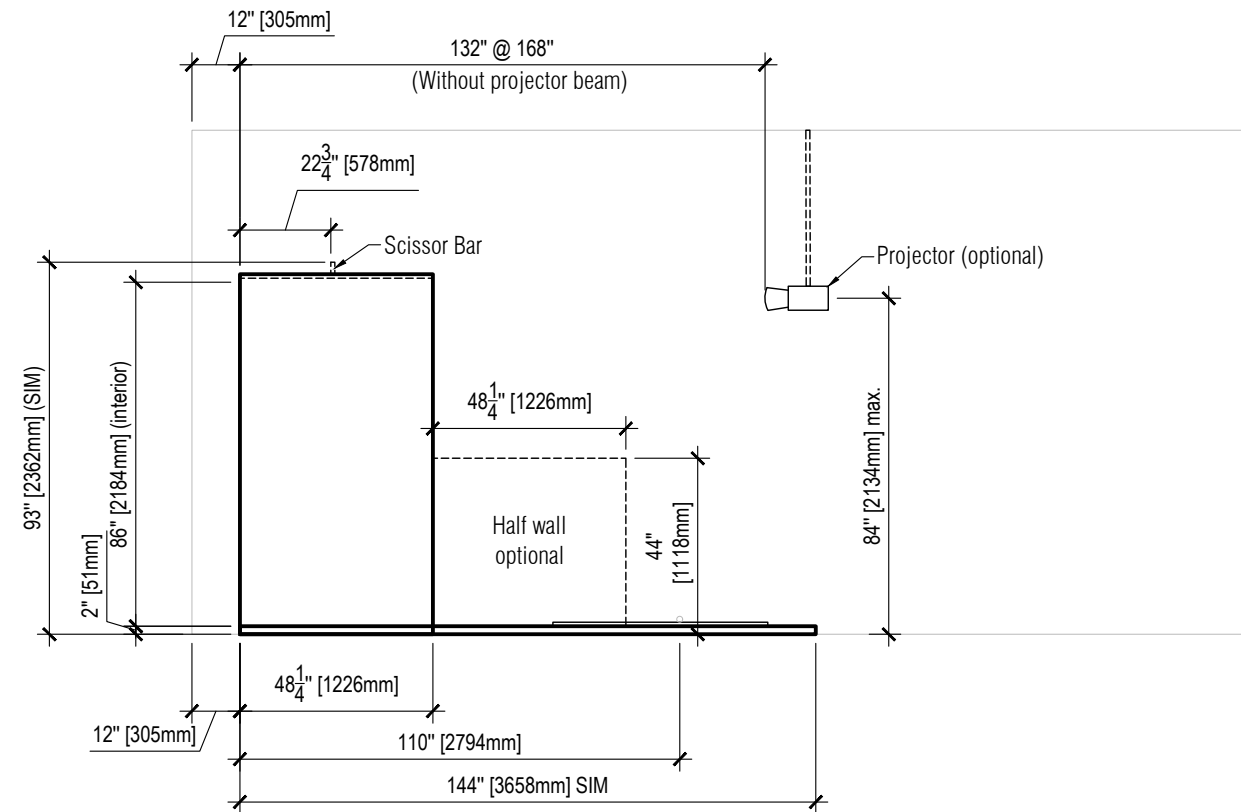

Projector fixed to the ceiling

(Full-screen projection with the AK700ST & the AH30ST)

1 TOP VIEW
SCALE: 1/4" = 1'-0"

2 SIDE VIEW
SCALE: 1/4" = 1'-0"

Projector fixed to the projector beam (Optional)

1 TOP VIEW
SCALE: 1/4" = 1'-0"

2 SIDE VIEW
SCALE: 1/4" = 1'-0"