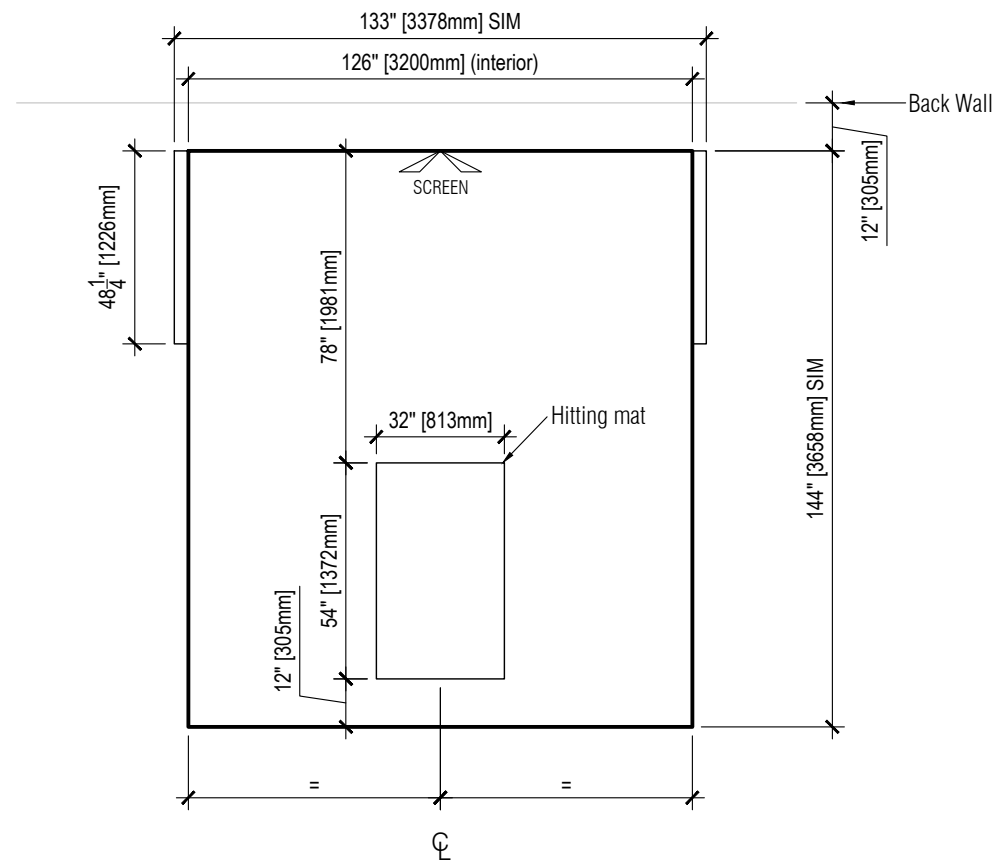

Projector fixed to the ceiling

(Full-screen projection with the AK700ST & the AH30ST)

1 TOP VIEW
SCALE: 1/4" = 1'-0"

2 SIDE VIEW
SCALE: 1/4" = 1'-0"

Projector fixed to the projector beam (Optional)

1 TOP VIEW
SCALE: 1/4" = 1'-0"

2 SIDE VIEW
SCALE: 1/4" = 1'-0"