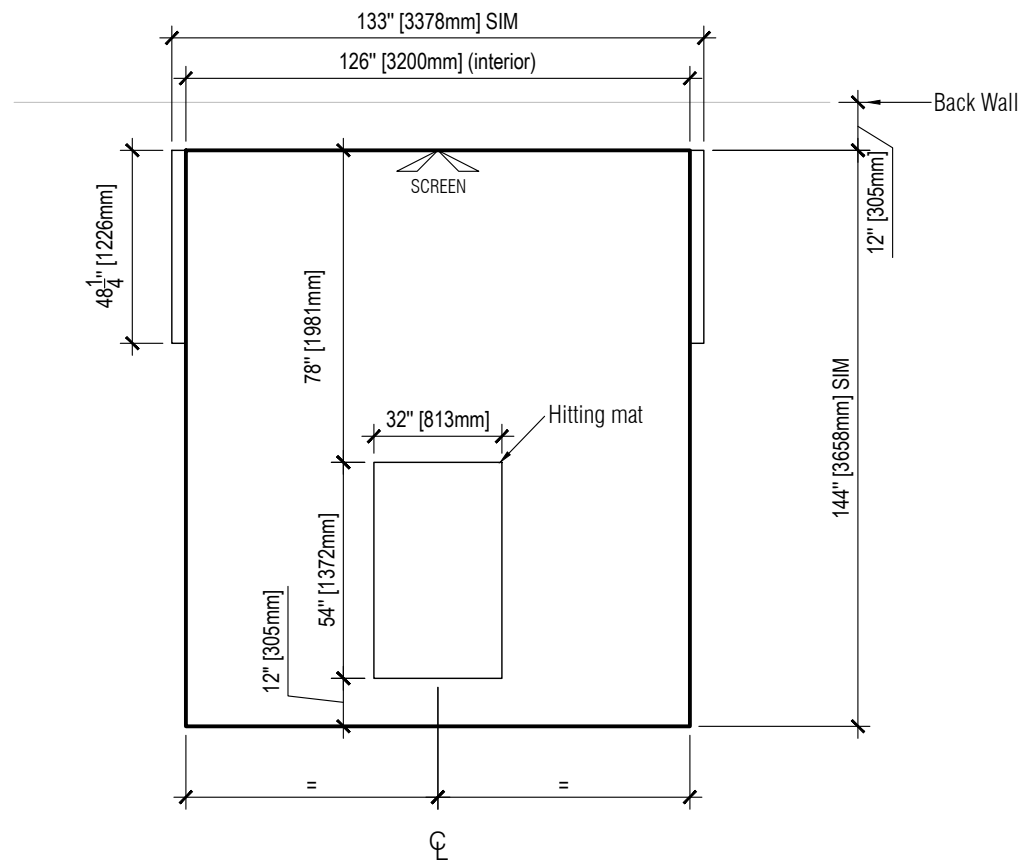

Projector fixed to the ceiling

(Full-screen projection with the AK700ST & the AH30ST)

1 TOP VIEW
SCALE: 1/4" = 1'-0"

2 SIDE VIEW
SCALE: 1/4" = 1'-0"

Projector fixed to the projector beam (Optional)

1 TOP VIEW
SCALE: 1/4" = 1'-0"

2 SIDE VIEW
SCALE: 1/4" = 1'-0"